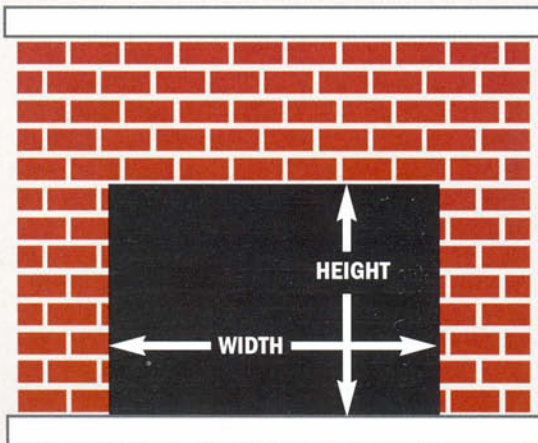

Before you buy, Get the right fit.

1. Measure the inside width (W) and the inside height (H) of your fireplace opening.
2. Check both measurements again and be sure they are accurate to the nearest 1/8".
3. Use the chart above to find your correct size.

For masonry fireplaces only – not prefabricated